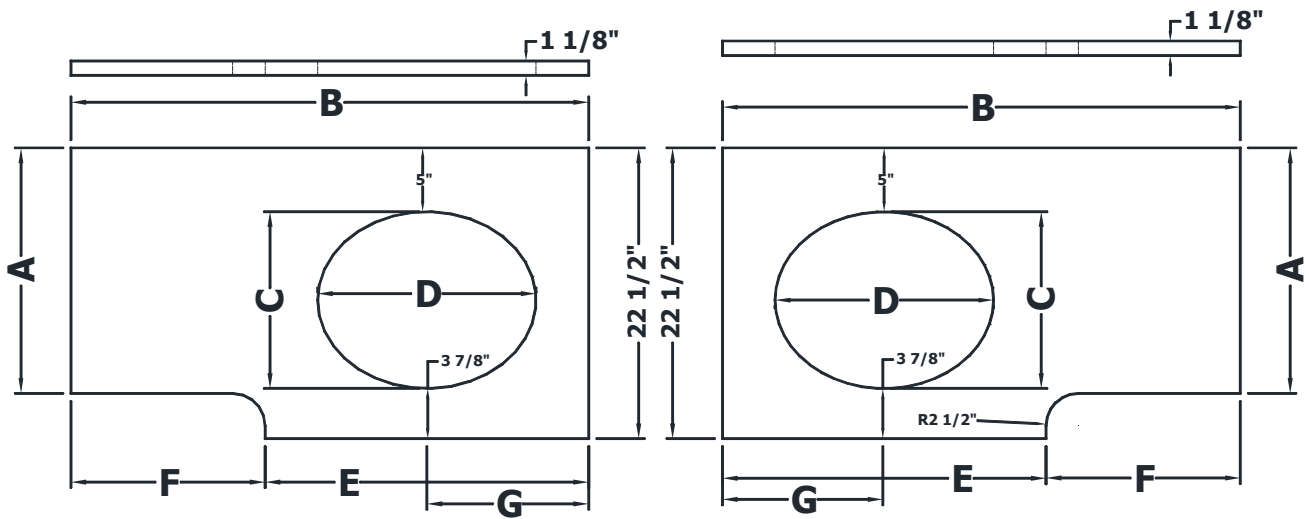

Quartz Top Specifications Breakfront Left-Right Oval Bowl

	Depth A	Length B	Bowl Depth C	Bowl Width D	Center Width E	Recessed Ends F	Bowl Center G
MQ37BL/R-	19 1/2	37	13 11/16	16 7/8	25	12	12 1/2
MQ40BL/R-	19 1/2	40	13 11/16	16 7/8	25	15	12 1/2
MQ46BL/R-	19 1/2	46	13 11/16	16 7/8	31	15	15 1/2

Wall to Wall Breakfront Quartz Tops with **NO End Profile**

	Depth A	Length B	Bowl Depth C	Bowl Width D	Center Width E	Recessed Ends F	Bowl Center G
MQ36BL/R-	19 1/2	35	13 11/16	16 7/8	25	11	12 1/2
MQ39BL/R-	19 1/2	39	13 11/16	16 7/8	25	14	12 1/2
MQ45BL/R-	19 1/2	45	13 11/16	16 7/8	31	14	15 1/2